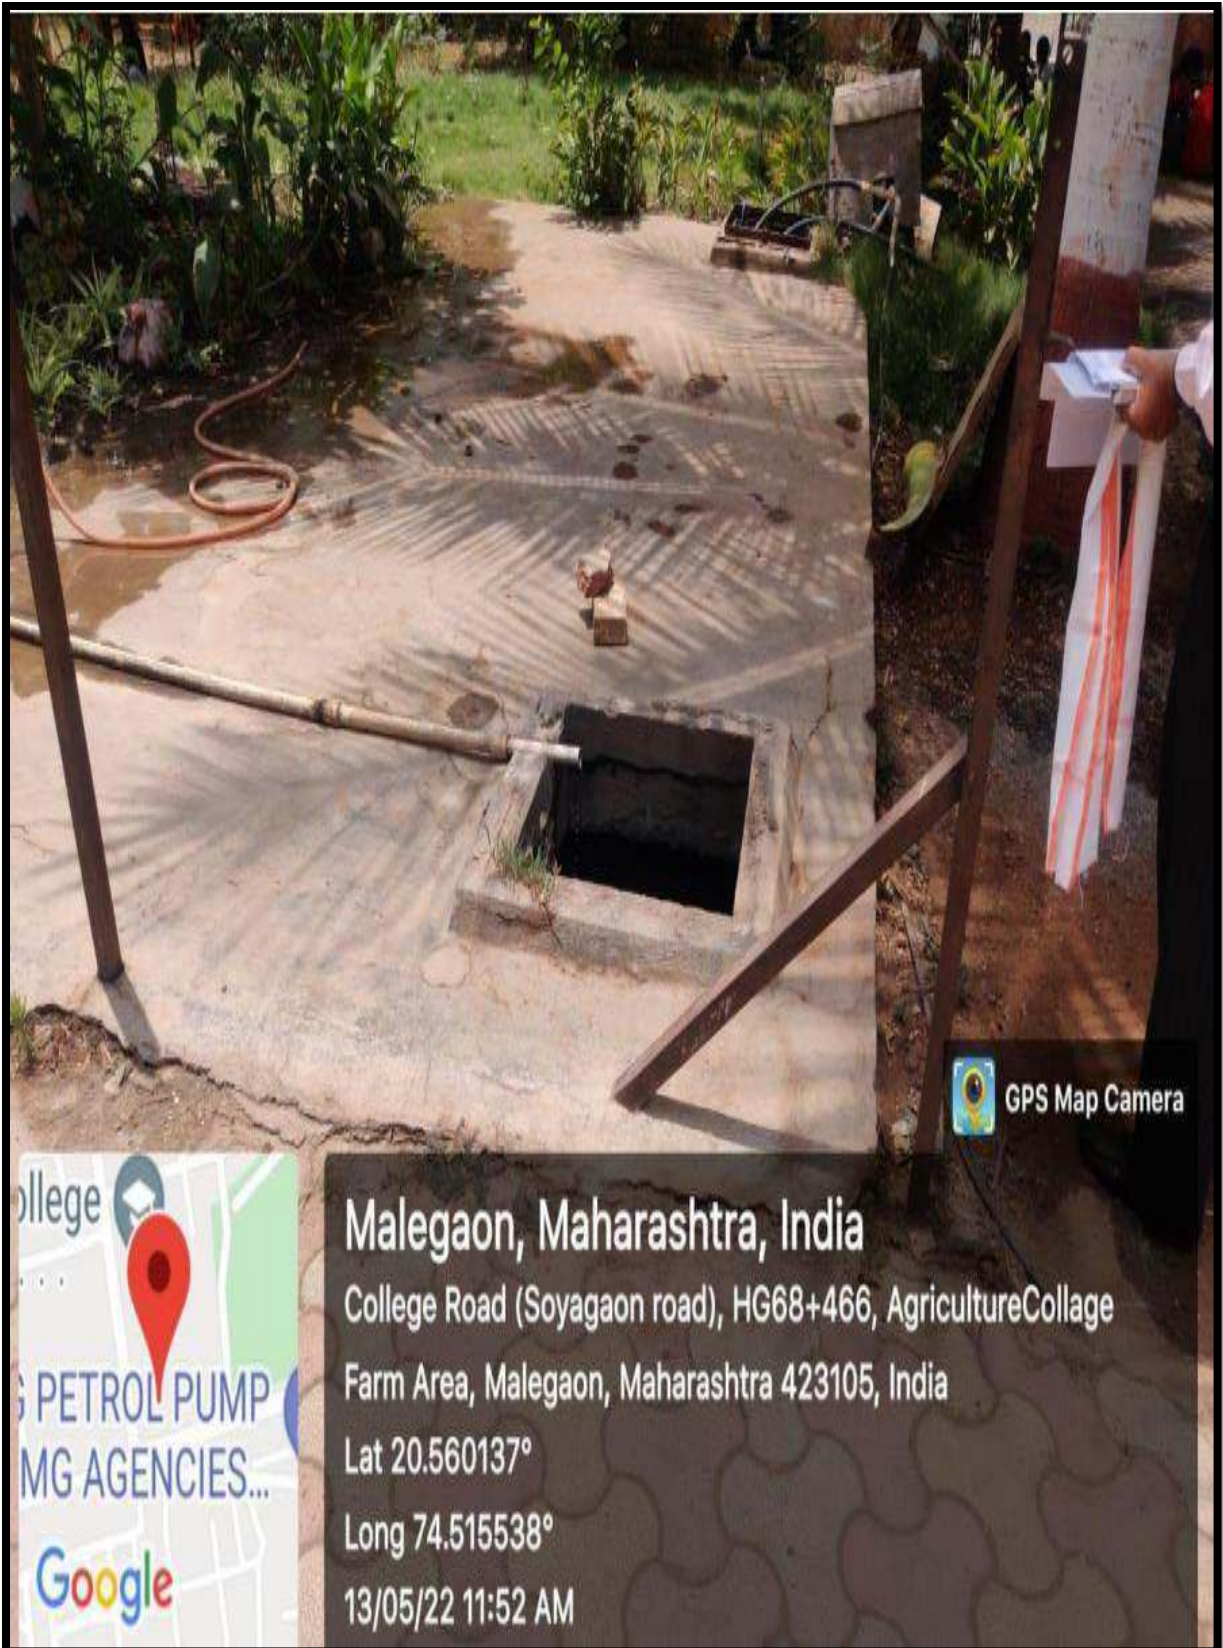

Underground Water Storage Tank