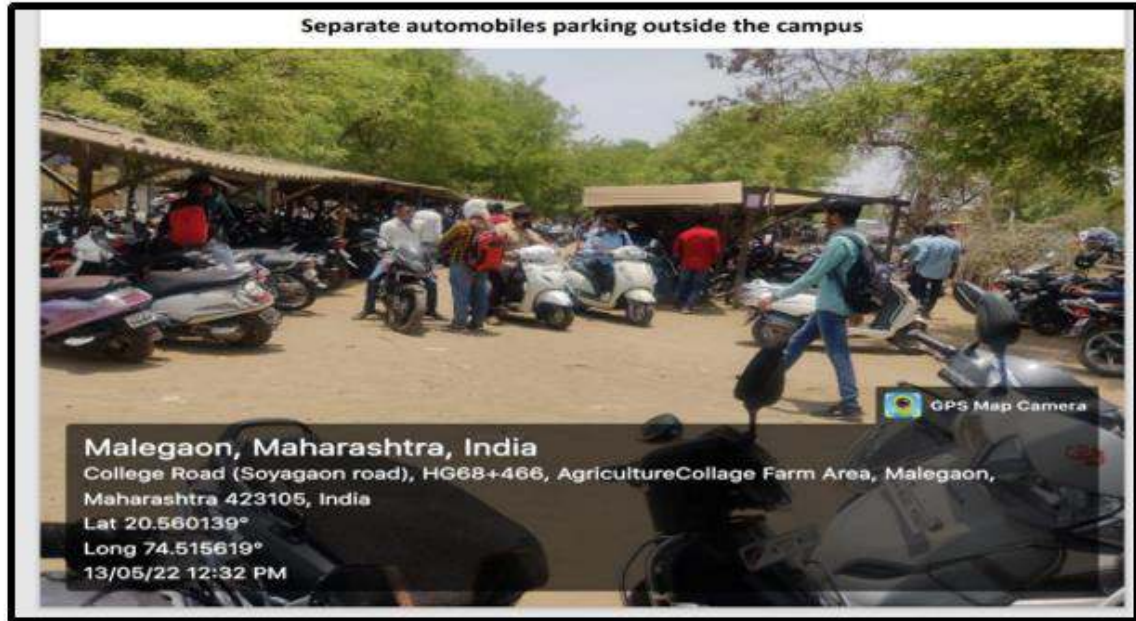

Water Tanks for Storge Of Water

Water Tank for Botanical Garden

Underground Water Storage Tank

Ground Water Recharge

Ro Water Purifier

4. Green Campus Initiatives Policy

Restricted Entry of Automobiles

Use Of Bicycles, Battery Powered Vehicles And Public Transport By Student As Well As Staffs